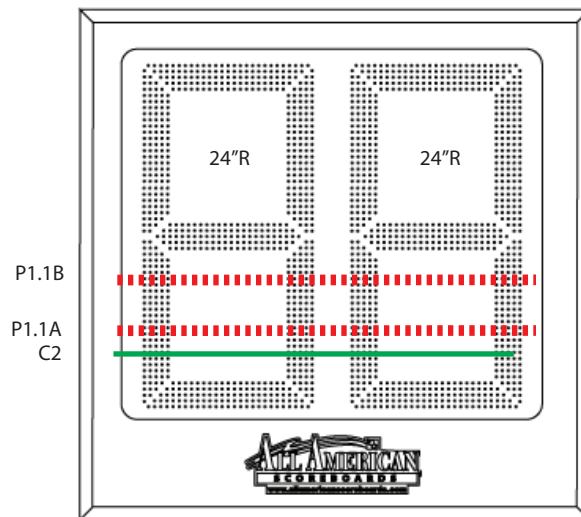

Scoreboard Type: 100

8495 Football Controller Plate

CONTROLLER PLATE BEHIND DIGIT PAN

Power Supply Outputs (Full Brightness & Full Digits): P1.1 ≈ 3.31

"C" refers to controller board output. If Indicators are used, C4 data will go to the Indicator Driver Board and then to the digit(s).

— = DATA - - - - - = 10.5VDC POWER

115 VAC / 60 Hz - 1.4 Amps