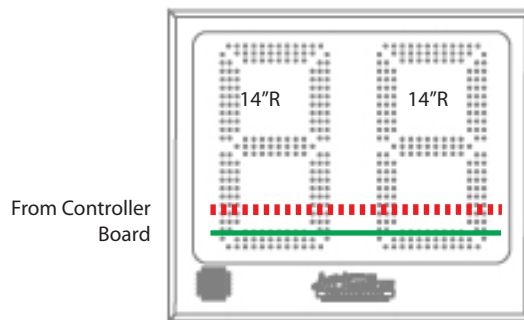

8299 Basketball Controller Plate

CONTROLLER PLATE BEHIND DIGIT PAN

Scoreboard Type: 100

Power Supply Outputs (Full Brightness & Full Digits): P1.1 ≈ 2.44A (2.57 with 450N Horn)

"C" refers to controller board output. If Indicators are used, C4 data will go to the Indicator Driver Board and then to the digit(s).

----- = DATA - - - - - = 10.5VDC POWER

115 VAC / 60 Hz - 1.4 Amps