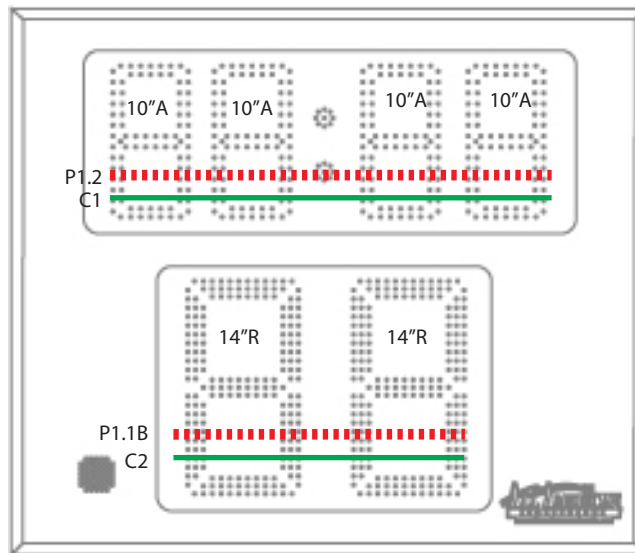

## 8298 Basketball Controller Plate

CONTROLLER PLATE BEHIND DIGIT PAN

Scoreboard Type: 100

Power Supply Outputs (Full Brightness & Full Digits): P1.1  $\approx$  2.48A (2.61A w 450N Horn) P1.2  $\approx$  2.46A

"C" refers to controller board output. If Indicators are used, C4 data will go to the Indicator Driver Board and then to the digit(s).

— = DATA    - - - - - = 10.5VDC POWER

115 VAC / 60 Hz - 2.5 Amps