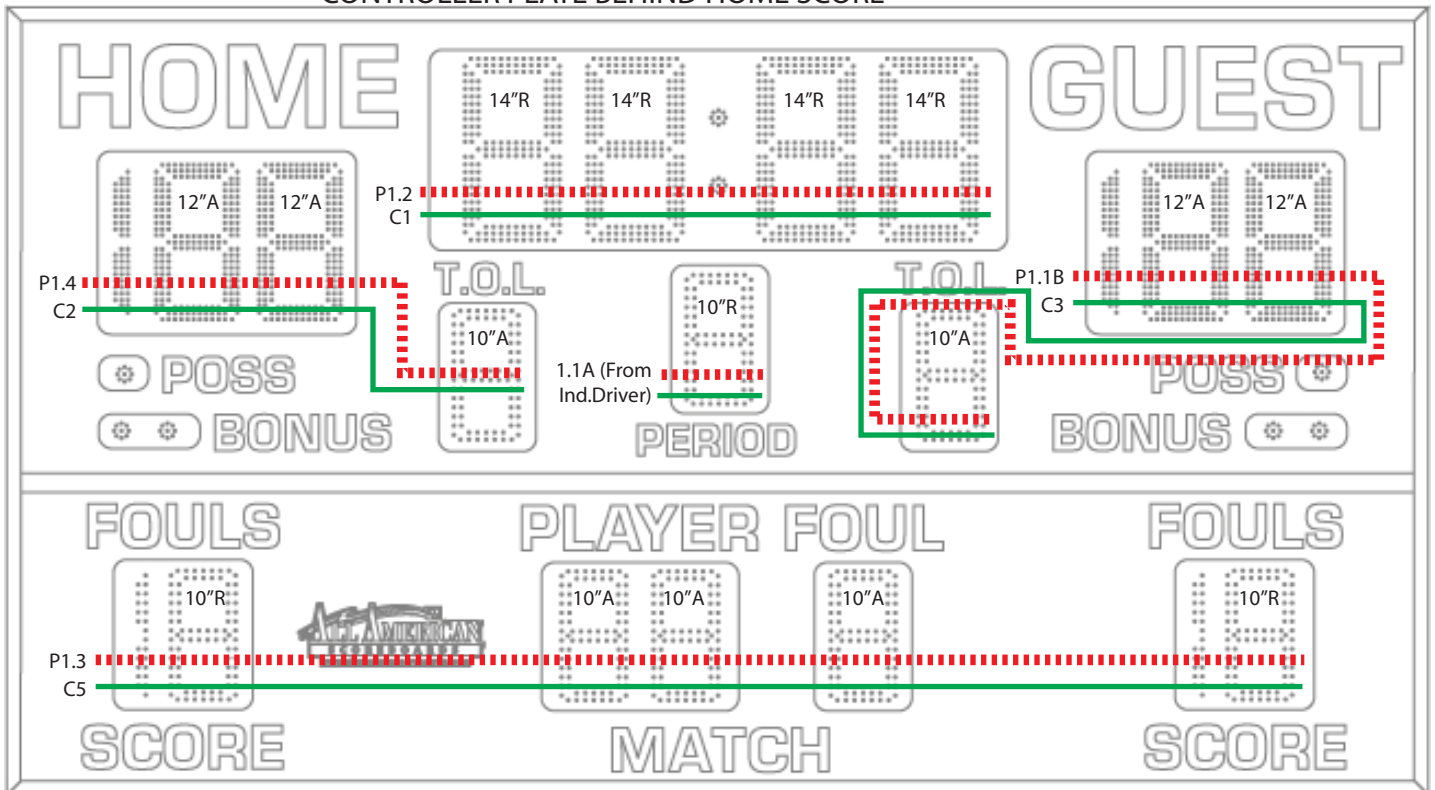

8214 Basketball Controller Plate

CONTROLLER PLATE BEHIND HOME SCORE

Scoreboard Type: 400

Power Supply Outputs (Full Brightness & Full Digits): P1.1 ≈ 3.91A P1.2 ≈ 3.96A P1.3 ≈ 3.42A P1.4 ≈ 2.76A

"C" refers to controller board output. If Indicators are used, C4 data will go to the Indicator Driver Board and then to the digit(s).

— = DATA - - - - - = 10.5VDC POWER

115 VAC / 60 Hz - 3.0 Amps