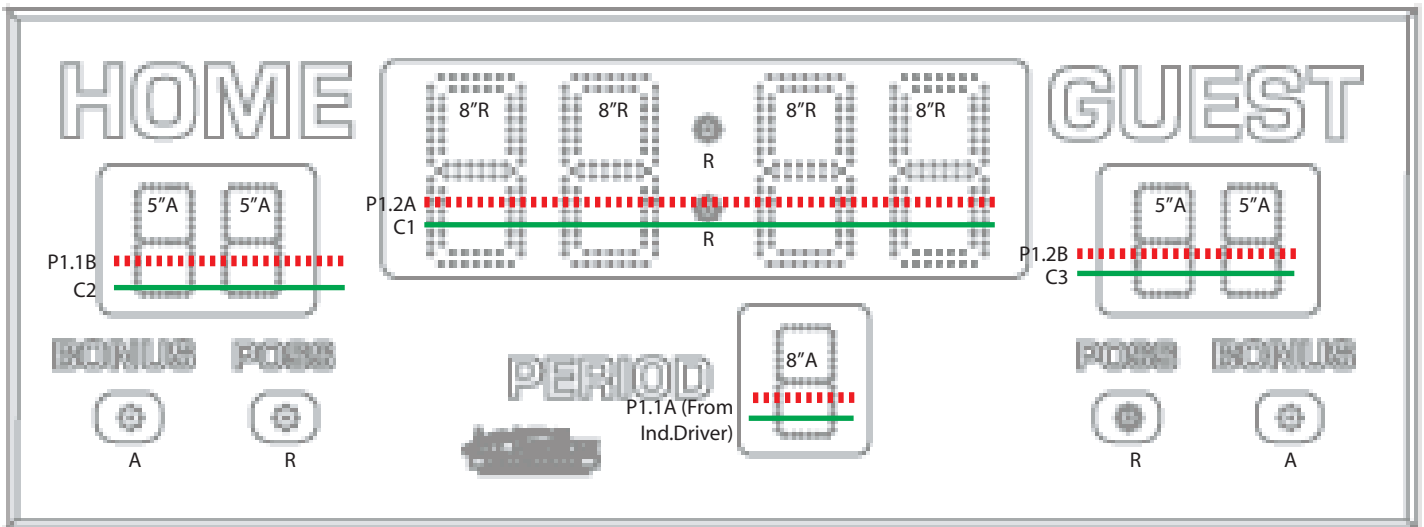

8204 Basketball Controller Plate

CONTROLLER PLATE BEHIND HOME SCORE

Scoreboard Type: 400

Power Supply Outputs (Full Brightness & Full Digits): P1.1 ≈ 3.547A

"C" refers to controller board output. If Indicators are used, C4 data will go to the Indicator Driver Board and then to the digit(s).

— = DATA ■■■■■ = 10.5VDC POWER

115 VAC / 60 Hz - 1.4 Amps