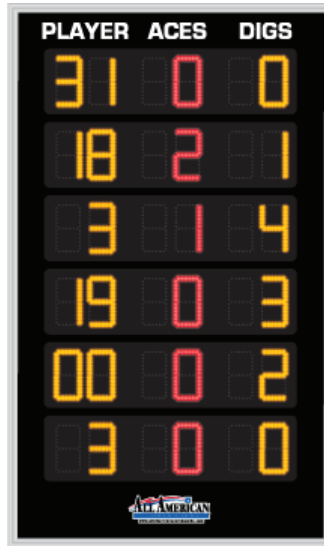

INDOOR STATPANEL
8600ASP
Volleyball / Basketball

OVERALL DIMENSION	5'high x 3' wide x 5" deep.
INFORMATION DISPLAYED	Volleyball: Player Number, Aces, Digs. Basketball: Player, Fouls, Points <i>For Players, Kills, Digs, see model 8600XSP.</i>
DIGITS	Bright Red and Amber, 7-Segment LEDs.
PLAYER NUMBER	5" High Amber Digits, Shall register 00 - 99.
ACES	5" High Red Digits, Shall register 0 - 99.
DIGS	5" High Amber Digits, Shall register 0 - 99.
CAPTIONS	White vinyl letters on reversible placards.
CONSTRUCTION	5" extruded aluminum frame, .093" thick. Face panels made from shatter resistant polycarbonate (Black, Navy, Blue, Light Blue, Purple, Burgundy, Red, Forest Green, Green, custom colors available).
ELECTRONICS	100% solid state, microprocessor controlled system.
SERVICING	Front access for ease of servicing. Plug in modules for ease of replacement.
MICROPROCESSOR CONTROL CONSOLE	 <p>Extruded Aluminum, high impact low profile microprocessor control console, latest state of the art, user friendly. Size: 13.25" wide x 5" high x 9" deep. Weight: 6 lbs. Microprocessor to be supplied with 25 feet of cable (hardwire). Microprocessor control console with membrane keyboard provides for direct entry of all information. Radio Control is available.</p>
JUNCTION BOX	One junction box 5" x 3" with cover and plug. (Hardwire)
DATA CABLE	Twisted pair, direct burial, RJ45 Connectors.
POWER REQUIREMENTS	120VAC. Minimum one 20A circuit is recommended.
INSTALLATION	May be mounted to nearly any wall surface.
WEIGHT	Net 65 lbs / Shipping 140 lbs.
WARRANTY	Five year guarantee against defects in materials and workmanship. Factory repair service for parts in warranty. Union label.